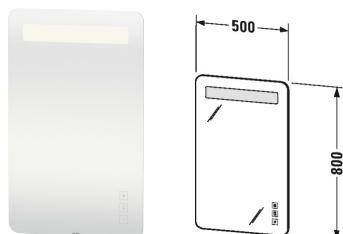

**Luv Mirror with lighting # LU9760**

|< 500 mm >|

Mirror with lighting	Dimension	Weight	Order number
IP 44, Touchless panel operating unit, LED dimming function, defog system with Auto-Off function, LED (lifespan > 30.000 hours), LED module fixed install, Energy class: A++			
<b>Colors</b>			
<b>Variant</b>			
	500 x 38 mm		LU9760
<b>Infobox</b>			
on/off function with external wall switch or sensor switch possible			

*All drawings contain the necessary measurements which are subject to standard tolerances. They are stated in mm and are non-binding. Exact measurements, in particular for customised installation scenarios, can only be taken from the finished ceramic piece.*