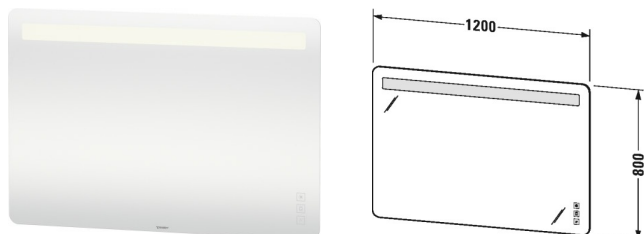

Luv Mirror with lighting # LU9761

|< 1200 mm >|

Mirror with lighting	Dimension	Weight	Order number
IP 44, Touchless panel operating unit, LED dimming function, defog system with Auto-Off function, LED (lifespan > 30.000 hours), LED module fixed install, Energy class: A++, LED module 3500 kelvin light colour, 76 W			
Colors			
Variant			
	1200 x 38 mm		LU9761
Infobox			
on/off function with external wall switch or sensor switch possible			

All drawings contain the necessary measurements which are subject to standard tolerances. They are stated in mm and are non-binding. Exact measurements, in particular for customised installation scenarios, can only be taken from the finished ceramic piece.