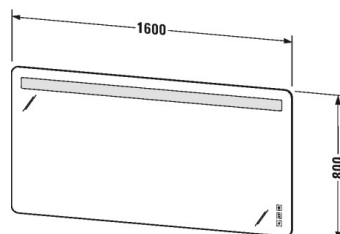

Luv Mirror with lighting # LU9762

|< 1600 mm >|

Mirror with lighting	Dimension	Weight	Order number
IP 44, Touchless panel operating unit, LED dimming function, defog system with Auto-Off function, LED (lifespan > 30.000 hours), LED module fixed install, Energy class: A++, LED module 3500 kelvin light colour, 105 W			
Colors			
Variant	1600 x 38 mm		LU9762
Infobox			
on/off function with external wall switch or sensor switch possible			

All drawings contain the necessary measurements which are subject to standard tolerances. They are stated in mm and are non-binding. Exact measurements, in particular for customised installation scenarios, can only be taken from the finished ceramic piece.