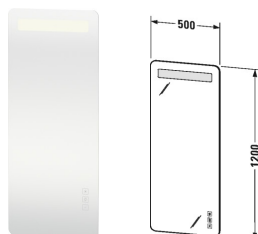

Luv Mirror with lighting # LU9763

|< 500 mm >|

Mirror with lighting	Dimension	Weight	Order number
IP 44, Touchless panel operating unit, LED dimming function, defog system with Auto-Off function, LED (lifespan > 30.000 hours), LED module fixed install, Energy class: A++			
Colors			
Variant	500 x 38 mm		LU9763
Infobox			
on/off function with external wall switch or sensor switch possible			

All drawings contain the necessary measurements which are subject to standard tolerances. They are stated in mm and are non-binding. Exact measurements, in particular for customised installation scenarios, can only be taken from the finished ceramic piece.