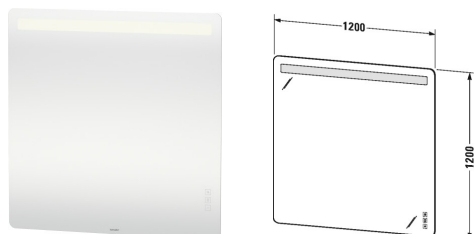

**Luv Mirror with lighting # LU9764**

|< 1200 mm >|

Mirror with lighting	Dimension	Weight	Order number
IP 44, Touchless panel operating unit, LED dimming function, defog system with Auto-Off function, LED (lifespan > 30.000 hours), LED module fixed install, Energy class: A++, LED module 3500 kelvin light colour, 76 W			
<b>Colors</b>			
<b>Variant</b>	1200 x 38 mm		LU9764
<b>Infobox</b>			
on/off function with external wall switch or sensor switch possible			

*All drawings contain the necessary measurements which are subject to standard tolerances. They are stated in mm and are non-binding. Exact measurements, in particular for customised installation scenarios, can only be taken from the finished ceramic piece.*