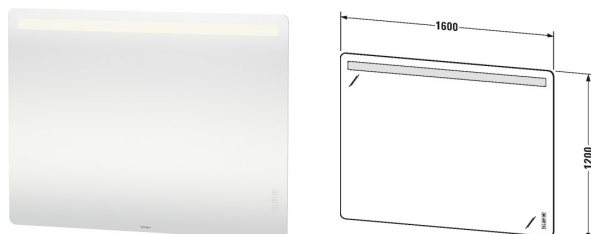

Luv Mirror with lighting # LU9765

|< 1600 mm >|

Mirror with lighting	Dimension	Weight	Order number
IP 44, Touchless panel operating unit, LED dimming function, defog system with Auto-Off function, LED (lifespan > 30.000 hours), LED module fixed install, Energy class: A++, LED module 3500 kelvin light colour, 105 W			
Colors			
Variant	1600 x 38 mm		LU9765
Infobox			
on/off function with external wall switch or sensor switch possible			

All drawings contain the necessary measurements which are subject to standard tolerances. They are stated in mm and are non-binding. Exact measurements, in particular for customised installation scenarios, can only be taken from the finished ceramic piece.