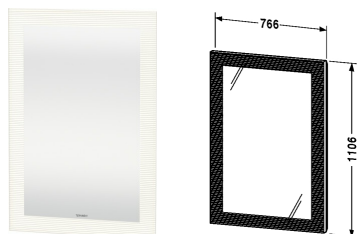

Starck furniture Mirror with lighting # S1964100000

|< 766 mm >|

Mirror with lighting	Dimension	Weight	Order number
IP 44, LED (lifespan > 30.000 hours), LED module fixed install, 1 sensor switch bottom right, Energy class: A, LED module 3500 kelvin light colour, 54 W			
Colors			
M00			
Variant			
	766 x 60 mm		S1964100000
Infobox			
Distance between sensor and reflecting surfaces = minimum 75 mm			
Accessory			
Additional modules defog system with Auto-Off function			UV9847

All drawings contain the necessary measurements which are subject to standard tolerances. They are stated in mm and are non-binding. Exact measurements, in particular for customised installation scenarios, can only be taken from the finished ceramic piece.