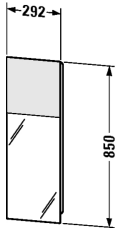

Mirror with lighting # S19716

|< 292 mm >|

Mirror with lighting	Dimension	Weight	Order number
IP 44, 1 compact fluorescent tube Dulux F 24 W 840 CW, Energy class: A, 1 sensor switch			
Colors			
M00 #general.colorname_m00			
Variant			
	292 x 100 mm		S19716

All drawings contain the necessary measurements which are subject to standard tolerances. They are stated in mm and are non-binding. Exact measurements, in particular for customised installation scenarios, can only be taken from the finished ceramic piece.