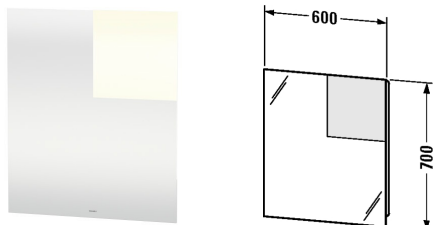

Starck furniture Mirror with lighting # S1971700000

|< 600 mm >|

Mirror with lighting	Dimension	Weight	Order number
IP 44, 1 sensor switch, Energy class: A, 1 compact fluorescent tube Dulux F 24 W 840 CW, 700 mm			
Colors			
M00			
Variant			
	600 x 100 mm		S1971700000
Infobox			
Distance between sensor and reflecting surfaces = minimum 75 mm			

All drawings contain the necessary measurements which are subject to standard tolerances. They are stated in mm and are non-binding. Exact measurements, in particular for customised installation scenarios, can only be taken from the finished ceramic piece.