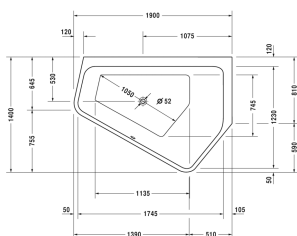

**Paiova Bathtub Paiova 5 # 700393000000000**

|&lt; 1900 mm &gt;|

Bathtub Paiova 5	Dimension	Weight	Order number
corner right, built-in, with two different backrest slopes			
<b>Colors</b>			
00 White Alpin			
<b>Variants</b>			
Basic model	1900 x 1400 mm	40.000 kilogram	700393000000000
<b>Necessary accessory</b>			
Waste and overflow Quadroval chrome, outlet diameter 52 mm, length of bowden cable 725 mm			791244
Waste and overflow Quadroval with water inlet, *			791247
Waste and overflow Quadroval with base inlet, **			791226
<b>Suitable setting</b>			
Surcharge for drillings of the tub rim for faucet, from rim width 100 mm			790650
LED coloured light with remote control for bathtubs, (white -00, chrome -10)			790840
Sound for bathtubs			791851
<b>Suitable products</b>			
Bathtub anchors for mounting and support of bathtubs and shower trays, 3 pieces,			790103
Rubber profile for noise reduction, length: 3300 mm,			790104
Support frame for acrylic bathtubs and shower trays, with length > 1500 mm, 3 pieces,			790105
Headrest for Happy D.2, Paiova 5, material: polyurethane, white,			790009
Noise reduction set for acrylic bathtubs ****, Contents: noise reduction bathtub anchors, bitumen pads, rubber profile # 790104,			791368

All drawings contain the necessary measurements which are subject to standard tolerances. They are stated in mm and are non-binding. Exact measurements, in particular for customised installation scenarios, can only be taken from the finished ceramic piece.