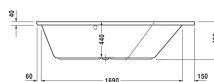

**Paiova Bathtub Paiova 5 # 700393000000000**

|&lt; 1900 mm &gt;|

Bathtub Paiova 5	Dimension	Weight	Order number
corner right, built-in, with two different backrest slopes			
<b>Colors</b>			
00 White Alpin			
<b>Variants</b>			
Basic model	1900 x 1400 mm	40.000 kilogram	700393000000000
<b>Necessary accessory</b>			
Waste and overflow Quadroval chrome, outlet diameter 52 mm, length of bowden cable 725 mm			791244
Waste and overflow Quadroval with water inlet, *			791247
Waste and overflow Quadroval with base inlet, **			791226
<b>Suitable setting</b>			
Surcharge for drillings of the tub rim for faucet, from rim width 100 mm			790650
LED coloured light with remote control for bathtubs, (white -00, chrome -10)			790840
Sound for bathtubs			791851
<b>Suitable products</b>			
Bathtub anchors for mounting and support of bathtubs and shower trays, 3 pieces,			790103
Rubber profile for noise reduction, length: 3300 mm,			790104
Support frame for acrylic bathtubs and shower trays, with length > 1500 mm, 3 pieces,			790105
Headrest for Happy D.2, Paiova 5, material: polyurethane, white,			790009
Noise reduction set for acrylic bathtubs ****, Contents: noise reduction bathtub anchors, bitumen pads, rubber profile # 790104,			791368

All drawings contain the necessary measurements which are subject to standard tolerances. They are stated in mm and are non-binding. Exact measurements, in particular for customised installation scenarios, can only be taken from the finished ceramic piece.