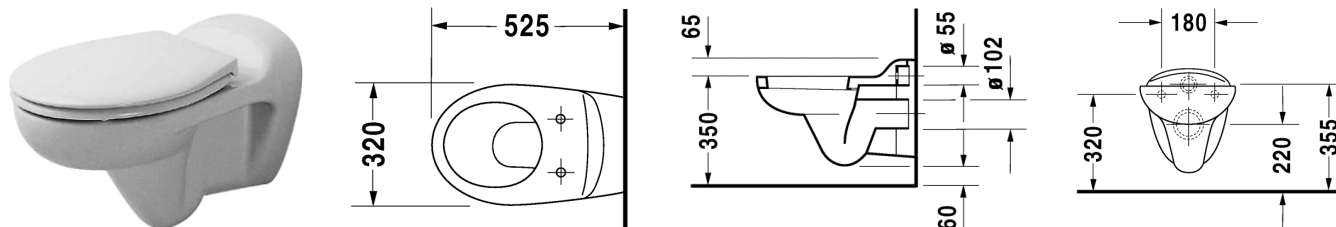

Toilet wall mounted Bambi # 018509..00

|< 320 mm >|

Duraplus

Toilet wall mounted Bambi	Dimension	Weight	Order number
washdown model, model for children			
Colors			
00 White Alpin			
Variant			
	320 x 525 mm	14,000 kg	018509..00
Accessories			
Toilet seat and cover	-	1,600 kg	006570
Noise reduction gasket	-	0,300 kg	005020
Fixing			
Fixing	Ø 12 x 180 mm	0,200 kg	006500