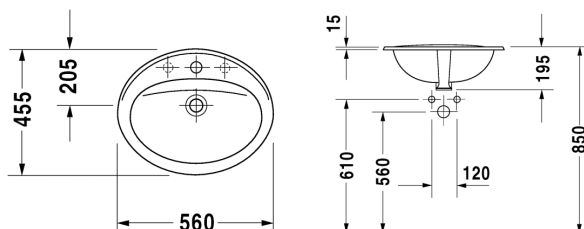

Vanity basin # 047256..00

|< 560 mm >|

Duraplus

| Vanity basin | Dimension | Weight | Order number |
|---|--------------|----------|--------------|
| countertop basin, with overflow, with tap platform, 560 mm | | | |
| Colors | | | |
| 00 White Alpin, 47 Pergamon | | | |
| Variant | | | |
| 560 mm ●●● | 560 x 455 mm | 8,400 kg | 047256..00 |
| Sanitary ceramics with the special WonderGliss surface finish will remain clean and attractive-looking for a long time to come. When ordering WonderGliss please add a "1" as eleventh digit to the model number. | | | |

All drawings contain the necessary measurements which are subject to standard tolerances. They are stated in mm and are non-binding. Exact measurements, in particular for customised installation scenarios, can only be taken from the finished ceramic piece.