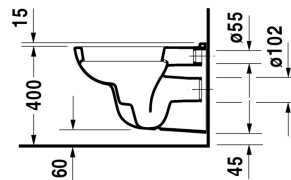

Toilet wall mounted # 253509..00

|< 355 mm >|

Toilet wall mounted	Dimension	Weight	Order number
washdown model			
Colors			
00 White Alpin			
Variant			
◆ 4,5 l, washdown model	355 x 545 mm	20,000 kg	253509..00
Accessory			
Toilet seat and cover hinges stainless steel, without soft closure		2,420 kg	006731
Toilet seat and cover hinges plastic, with soft closure		2,640 kg	006739
Fixing for wall mounted bidet and wall mounted toilet	Ø 12 x 180 mm	0,200 kg	006500
Noise reduction gasket for wall mounted toilet		0,300 kg	005020

All drawings contain the necessary measurements which are subject to standard tolerances. They are stated in mm and are non-binding. Exact measurements, in particular for customised installation scenarios, can only be taken from the finished ceramic piece.