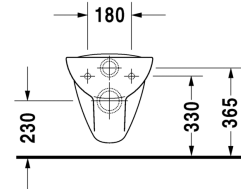

Toilet wall mounted # 253509..00

|< 355 mm >|

Toilet wall mounted	Dimension	Weight	Order number
washdown model			
Colors			
00 White Alpin			
Variant			
◆ 4,5 l, washdown model	355 x 545 mm	20,000 kg	253509..00
Accessory			
Toilet seat and cover hinges stainless steel, without soft closure		2,420 kg	006731
Toilet seat and cover hinges plastic, with soft closure		2,640 kg	006739
Fixing for wall mounted bidet and wall mounted toilet	Ø 12 x 180 mm	0,200 kg	006500
Noise reduction gasket for wall mounted toilet		0,300 kg	005020

All drawings contain the necessary measurements which are subject to standard tolerances. They are stated in mm and are non-binding. Exact measurements, in particular for customised installation scenarios, can only be taken from the finished ceramic piece.