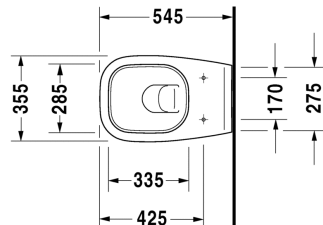

Toilet wall mounted # 253509..00

|< 355 mm >|

Toilet wall mounted	Dimension	Weight	Order number
washdown model			
Colors			
00 White Alpin			
Variant			
◆ 4,5 l, washdown model	355 x 545 mm	20,000 kg	253509..00
Accessory			
Toilet seat and cover hinges stainless steel, without soft closure		2,420 kg	006731
Toilet seat and cover hinges plastic, with soft closure		2,640 kg	006739
Fixing for wall mounted bidet and wall mounted toilet	Ø 12 x 180 mm	0,200 kg	006500
Noise reduction gasket for wall mounted toilet		0,300 kg	005020

All drawings contain the necessary measurements which are subject to standard tolerances. They are stated in mm and are non-binding. Exact measurements, in particular for customised installation scenarios, can only be taken from the finished ceramic piece.