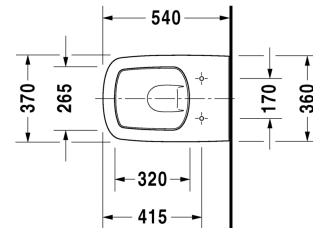

Toilet wall mounted # 253609..00

|< 370 mm >|

Toilet wall mounted	Dimension	Weight	Order number
washdown model			
Colors			
00 White Alpin			
Variant			
@	370 x 540 mm	25,000 kg	253609..00
Sanitary ceramics with the special WonderGliss surface finish will remain clean and attractive-looking for a long time to come. When ordering WonderGliss please add a "1" as eleventh digit to the model number.			
Accessory			
Toilet seat and cover hinges stainless steel, without automatic closure		2,300 kg	006371
Toilet seat and cover hinges stainless steel, with SoftClose automatic closure, removable		2,300 kg	006379
Fixing for wall mounted bidet and wall mounted toilet	Ø 12 x 180 mm	0,200 kg	006500
Noise reduction gasket for wall mounted toilet		0,300 kg	005064

All drawings contain the necessary measurements which are subject to standard tolerances. They are stated in mm and are non-binding. Exact measurements, in particular for customised installation scenarios, can only be taken from the finished ceramic piece.