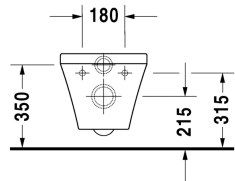

Toilet wall mounted # 253609..00

|< 370 mm >|

Toilet wall mounted	Dimension	Weight	Order number
washdown model			
Colors			
00 White Alpin			
Variant			
@	370 x 540 mm	25,000 kg	253609..00
Sanitary ceramics with the special WonderGliss surface finish will remain clean and attractive-looking for a long time to come. When ordering WonderGliss please add a "1" as eleventh digit to the model number.			
Accessory			
Toilet seat and cover hinges stainless steel, without automatic closure		2,300 kg	006371
Toilet seat and cover hinges stainless steel, with SoftClose automatic closure, removable		2,300 kg	006379
Fixing for wall mounted bidet and wall mounted toilet	Ø 12 x 180 mm	0,200 kg	006500
Noise reduction gasket for wall mounted toilet		0,300 kg	005064

All drawings contain the necessary measurements which are subject to standard tolerances. They are stated in mm and are non-binding. Exact measurements, in particular for customised installation scenarios, can only be taken from the finished ceramic piece.