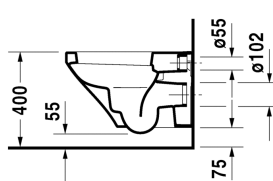

Toilet wall mounted # 253609..00

|< 370 mm >|

Toilet wall mounted	Dimension	Weight	Order number
washdown model			
Colors			
00 White Alpin			
Variant			
@	370 x 540 mm	25,000 kg	253609..00
Sanitary ceramics with the special WonderGliss surface finish will remain clean and attractive-looking for a long time to come. When ordering WonderGliss please add a "1" as eleventh digit to the model number.			
Accessory			
Toilet seat and cover hinges stainless steel, without automatic closure		2,300 kg	006371
Toilet seat and cover hinges stainless steel, with SoftClose automatic closure, removable		2,300 kg	006379
Fixing for wall mounted bidet and wall mounted toilet	Ø 12 x 180 mm	0,200 kg	006500
Noise reduction gasket for wall mounted toilet		0,300 kg	005064

All drawings contain the necessary measurements which are subject to standard tolerances. They are stated in mm and are non-binding. Exact measurements, in particular for customised installation scenarios, can only be taken from the finished ceramic piece.