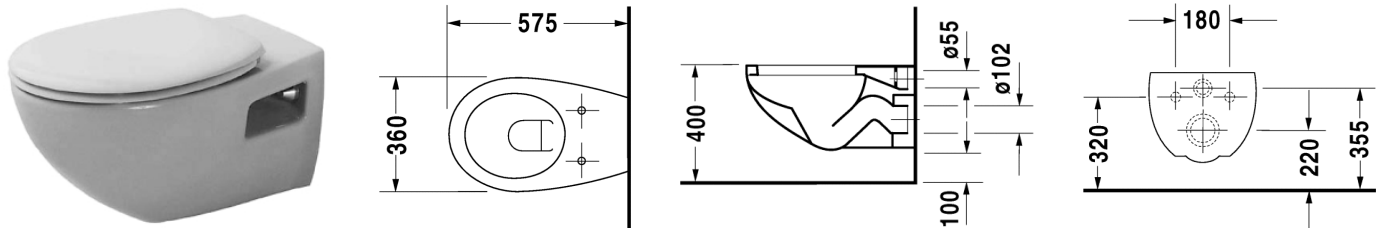

Toilet wall mounted Colomba # 254709..00

|< 360 mm >|

Duraplus

Toilet wall mounted Colomba	Dimension	Weight	Order number
washdown model			
Colors			
00 White Alpin, 47 Pergamon			
Variant			
	360 x 575 mm	21,200 kg	254709..00
Sanitary ceramics with the special WonderGliss surface finish will remain clean and attractive-looking for a long time to come. When ordering WonderGliss please add a "1" as eleventh digit to the model number.			
Accessories			
Toilet seat and cover	-	2,900 kg	006420
Toilet seat and cover	-	2,900 kg	006427
Toilet seat and cover	-	2,400 kg	006630
Noise reduction gasket	-	0,300 kg	005020
Fixing			
Fixing	Ø 12 x 180 mm	0,200 kg	006500

All drawings contain the necessary measurements which are subject to standard tolerances. They are stated in mm and are non-binding. Exact measurements, in particular for customised installation scenarios, can only be taken from the finished ceramic piece.