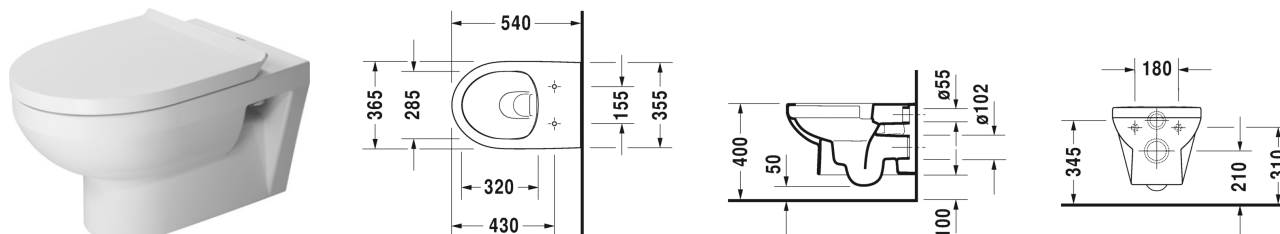

**Toilet wall mounted Basic Duravit Rimless® # 2562090000**

| &lt; 365 mm &gt; |

Toilet wall mounted Basic Duravit Rimless®	Dimension	Weight	Order number
rimless, washdown model, EWL class 1			
<b>Colors</b>			
00 White Alpin			
<b>Variant</b>			
♣ 4,5 l	365 x 540 mm	23,000 kg	2562090000
Sanitary ceramics with the special WonderGliss surface finish will remain clean and attractive-looking for a long time to come. When ordering WonderGliss please add a "1" as eleventh digit to the model number.			
<b>Accessory</b>			
Toilet seat and cover hinges stainless steel, with soft closure, removable		2,900 kg	002079
Fixing for wall mounted bidet and wall mounted toilet	Ø 12 x 180 mm	0,200 kg	006500
Noise reduction gasket for wall mounted toilet		0,300 kg	005064
<b>Suitable products</b>			
Toilet seat and cover hinges stainless steel, with soft closure, removable,			002079

All drawings contain the necessary measurements which are subject to standard tolerances. They are stated in mm and are non-binding. Exact measurements, in particular for customised installation scenarios, can only be taken from the finished ceramic piece.