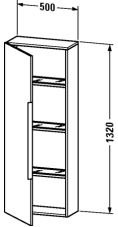

Semi-tall cabinet # H29250 L/R

|< 500 mm >|

Semi-tall cabinet	Dimension	Weight	Order number
3 glass shelves with aluminium brackets			
Colors			
M13 American Walnut (Real wood veneer) M22 White High Gloss (Decor) M26 American Cherry Tree (Real wood veneer) M52 European Oak M72 Brushed Dark Oak M75 Linen			
Variant			
	500 x 240 mm		H29250 L/R

All drawings contain the necessary measurements which are subject to standard tolerances. They are stated in mm and are non-binding. Exact measurements, in particular for customised installation scenarios, can only be taken from the finished ceramic piece.