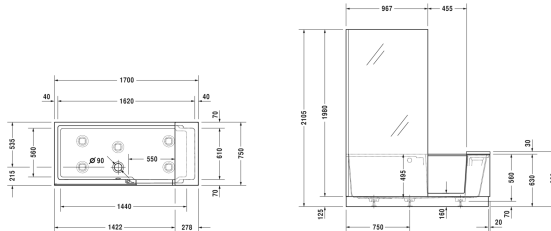

Shower + Bath Bathtub # 700403000000000 / 700403000100000

Bathtub	Dimension	Weight	Order number
corner left, with mounted door, with support frame, DuraSolid A, 2105 millimetre			
Colors			
00 White Alpin			
Variant			
transparent glass, corner left		165.000 kilogram	700403000000000
mirror glass, corner left		165.000 kilogram	700403000100000
Infobox			
Bathtub only available with waste and overflow # 791246 00 0 00 1000 or # 791249 00 0 00 1000 , included in delivery: - Pad - mounted door - skirting - mounted support frame - Shower Screen - Glass profile - panel - flexible hose			
Necessary accessory			
Waste and overflow Quadroval chrome, for Shower + Bath bathtubs, outlet diameter 90 mm, bowden cable 700 mm			791246
Waste and overflow Quadroval with water inlet, *			791249
Suitable products			
Rubber profile for noise reduction, length: 3300 mm,			790104

All drawings contain the necessary measurements which are subject to standard tolerances. They are stated in mm and are non-binding. Exact measurements, in particular for customised installation scenarios, can only be taken from the finished ceramic piece.