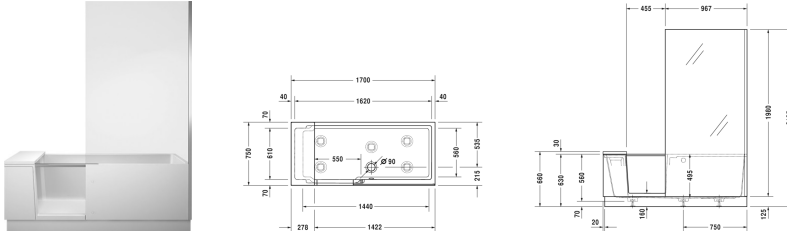

Shower + Bath Bathtub # 700404000000000 / 700404000100000

Bathtub	Dimension	Weight	Order number
corner right, with mounted door, with support frame, DuraSolid A, 2105 millimetre			
Colors			
00 White Alpin			
Variant			
transparent glass, corner right		165.000 kilogram	700404000000000
mirror glass, corner right		165.000 kilogram	700404000100000
Infobox			
Bathtub only available with waste and overflow # 791246 00 0 00 1000 or # 791249 00 0 00 1000 , included in delivery: - Pad - mounted door - skirting - mounted support frame - Shower Screen - Glass profile - panel - flexible hose			
Necessary accessory			
Waste and overflow Quadroval chrome, for Shower + Bath bathtubs, outlet diameter 90 mm, bowden cable 700 mm			791246
Waste and overflow Quadroval with water inlet, *			791249
Suitable products			
Rubber profile for noise reduction, length: 3300 mm,			790104

All drawings contain the necessary measurements which are subject to standard tolerances. They are stated in mm and are non-binding. Exact measurements, in particular for customised installation scenarios, can only be taken from the finished ceramic piece.