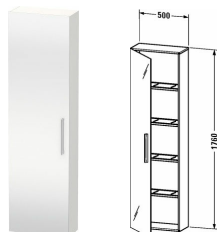

Vero Tall cabinet # VE1175 L/R

| < 500 mm > |

Tall cabinet	Dimension	Weight	Order number
1 double mirror door, 4 glass shelves with alu carrier system			
Colors			
M03 Jade High Gloss Lacquer M07 Concrete Grey Matt Decor M09 Light Blue Matt Decor M10 Apricot Pearl High Gloss Lacquer M11 Cashmere Oak M12 Brushed Oak Real wood veneer M13 American Walnut Real wood veneer M14 Terra Decor M18 White Matt Decor M20 Apricot Pearl Satin Matt Lacquer M21 Walnut Dark Decor M22 White High Gloss Decor M27 White Lilac High Gloss Lacquer M31 Pine Silver Decor M38 Dolomiti Grey High Gloss Lacquer M40 Black High Gloss Lacquer M43 Basalt Matt Decor M47 Stone Blue High Gloss Lacquer M49 Graphite Matt Decor M51 Pine Terra Decor M52 European Oak Decor M53 Chestnut Dark Decor M61 Olive Brown High Gloss Lacquer M69 Brushed Walnut Real wood veneer M71 Mediterranean Oak Real wood veneer M72 Brushed Dark Oak Real wood veneer M73 Ticino Cherry Tree Decor M75 Linen Decor M79 Natural Walnut Decor M85 White High Gloss Lacquer M86 Cappuccino High Gloss Lacquer M87 White Lilac Satin Matt Lacquer M89 Flannel Grey High Gloss Lacquer M90 Flannel Grey Satin Matt Lacquer M91 Taupe Matt Decor			
Variant			
	500 x 230 mm		VE1175 L/R
Infobox			
Please keep 30 mm space to the wall, In case of extension to furniture a space of 30 mm is necessary, Please specify when ordering: - hinges left (L) / right (R)			