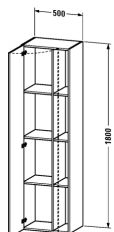

Tall cabinet # DS1249L1414

|< 500 mm >|

Tall cabinet	Dimension	Weight	Order number
1 door, 3 shelves			
<b>Colors</b>			
M14 Terra Decor M18 White Matt Decor M22 White High Gloss Decor M31 Pine Silver Decor M43 Balsat Matt Decor M49 Graphite Matt Decor M51 Pine Terra Decor M52 European Oak Decor M53 Chestnut Dark Decor M73 Ticino Cherry Tree Decor M79 Natural Walnut Decor			
<b>Variant</b>			
	500 x 360 mm		DS1249L1414

All drawings contain the necessary measurements which are subject to standard tolerances. They are stated in mm and are non-binding. Exact measurements, in particular for customised installation scenarios, can only be taken from the finished ceramic piece.