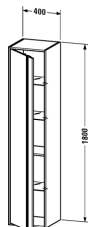

Tall cabinet # KT1255 L/R

|< 400 mm >|

Tall cabinet	Dimension	Weight	Order number
1 door, 3 glass shelves, 1 wooden shelf			
Colors			
M14 Terra M18 White Matt M22 White High Gloss (Decor) M31 Pine silver M43 Basalt Matt (Decor) M49 Graphite Matt M51 Pine Terra M52 European Oak M53 Chestnut Dark M73 Tecino Cherry Tree M79 Natural Walnut			
Variant			
	400 x 360 mm		KT1255 L/R

All drawings contain the necessary measurements which are subject to standard tolerances. They are stated in mm and are non-binding. Exact measurements, in particular for customised installation scenarios, can only be taken from the finished ceramic piece.