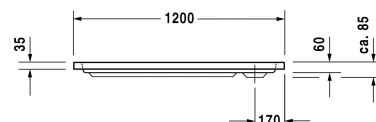

D-Code Shower tray # 720094000000000 / 720094000000001

|< 1200 millimetre >|

Shower tray	Dimension	Weight	Order number
rectangle, 3,2 mm sanitary acrylic, 85 millimetre			
Colors			
00 White Alpin			
Variant			
Shower tray	1200 x 700 millimetre	16.000 kilogram	720094000000000
Shower tray with Antislip	1200 x 700 millimetre	16.000 kilogram	720094000000001
Accessory for shower trays			
Bathtub anchors for mounting and support of D-code bathtubs and shower trays, 3 pieces			790125
Rubber profile for D-Code, for noise reduction, length: 3300 mm			790126
Support frame with length > 1000 mm			790127
Outlet drain for D-Code shower trays, chrome, Drain flow rate: 0,6 l/s (according to DIN EN 274), outlet diameter 90 mm			791260
Support for shower tray for # 720094			791452
Noise reduction set for acrylic shower trays Contents: noise reduction shower tray anchors, noise protection shower tray feet, bitumen pads, rubber profile # 790104			791369

All drawings contain the necessary measurements which are subject to standard tolerances. They are stated in mm and are non-binding. Exact measurements, in particular for customised installation scenarios, can only be taken from the finished ceramic piece.