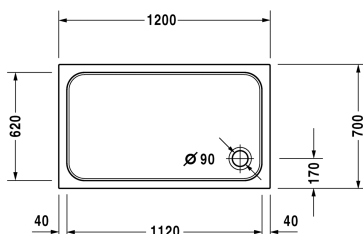

D-Code Shower tray # 720094000000000 / 720094000000001

|< 1200 millimetre >|

Shower tray	Dimension	Weight	Order number
rectangle, 3,2 mm sanitary acrylic, 85 millimetre			
Colors			
00 White Alpin			
Variant			
Shower tray	1200 x 700 millimetre	16.000 kilogram	720094000000000
Shower tray with Antislip	1200 x 700 millimetre	16.000 kilogram	720094000000001
Accessory for shower trays			
Bathtub anchors for mounting and support of D-code bathtubs and shower trays, 3 pieces			790125
Rubber profile for D-Code, for noise reduction, length: 3300 mm			790126
Support frame with length > 1000 mm			790127
Outlet drain for D-Code shower trays, chrome, Drain flow rate: 0,6 l/s (according to DIN EN 274), outlet diameter 90 mm			791260
Support for shower tray for # 720094			791452
Noise reduction set for acrylic shower trays Contents: noise reduction shower tray anchors, noise protection shower tray feet, bitumen pads, rubber profile # 790104			791369

All drawings contain the necessary measurements which are subject to standard tolerances. They are stated in mm and are non-binding. Exact measurements, in particular for customised installation scenarios, can only be taken from the finished ceramic piece.