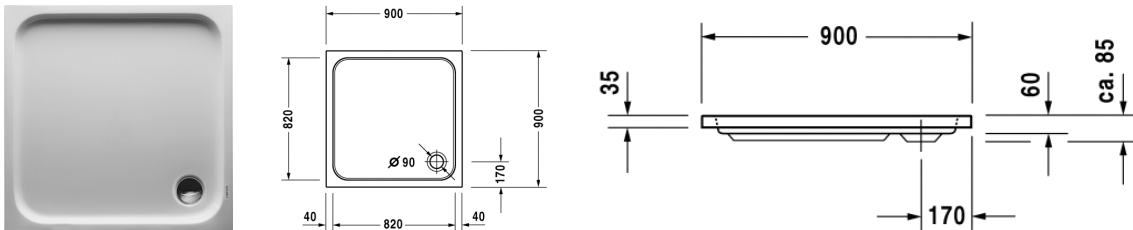

Shower tray # 720102000000000 / 720102000000001

|< 900 mm >|

D-Code

Shower tray	Dimension	Weight	Order number
3,2 mm sanitary acrylic, square, without panel			
Colors			
00 White Alpin			
Variant			
Shower tray	900 x 900 mm	13,500 kg	720102000000000
Shower tray with Antislip	900 x 900 mm	13,500 kg	720102000000001
Accessory for shower trays			
Bathtub anchors	-	-	790125
Rubber profile	-	-	790126
Support frame for shower trays	-	-	790129
Outlet drain	-	-	791217
Support	-	-	790479