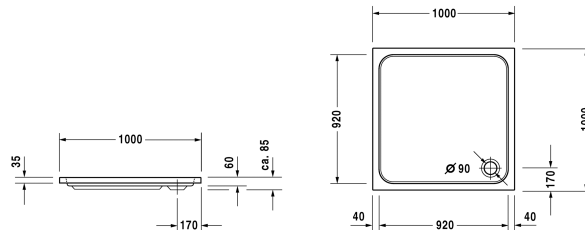

Shower tray # 720103000000001

|< 1,000 mm >|

Shower tray	Dimension	Weight	Order number
3,2 mm sanitary acrylic, square			
Colors			
00 White Alpin			
Variant			
Shower tray	1000 x 1000 mm	16,500 kg	720103000000000
Shower tray with Antislip	1000 x 1000 mm	16,500 kg	720103000000001
Accessory for shower trays			
Bathtub anchors for mounting and support of bathtubs and shower trays, 3 pieces			790125
Rubber profile for noise reduction and sealing against moisture, length: 3300 mm			790126
Support frame for shower trays for shower trays, with length # 1000 mm, height-adjustable from 125 - 185 mm			790129
Outlet drain chrome, outlet diameter 90 mm			791217
Support for # 720103			790480

All drawings contain the necessary measurements which are subject to standard tolerances. They are stated in mm and are non-binding. Exact measurements, in particular for customised installation scenarios, can only be taken from the finished ceramic piece.