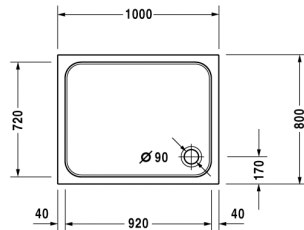

**Shower tray # 720106000000000 / 720106000000001**

|&lt; 1000 mm &gt;|

D-Code

Shower tray	Dimension	Weight	Order number
3,2 mm sanitary acrylic, rectangle, without panel			
<b>Colors</b>			
00 White Alpin			
<b>Variant</b>			
Shower tray	1000 x 800 mm	13,500 kg	720106000000000
Shower tray with Antislip	1000 x 800 mm	13,500 kg	720106000000001
<b>Accessory for shower trays</b>			
Bathtub anchors	-	-	790125
Rubber profile	-	-	790126
Support frame for shower trays	-	-	790129
Outlet drain	-	-	791217
Support	-	-	790483