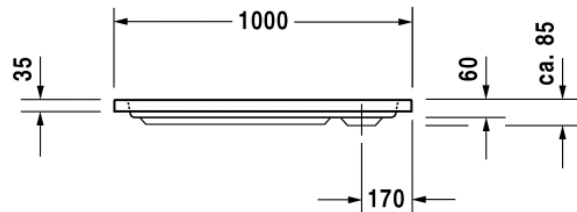

**Shower tray # 720106000000000 / 720106000000001**

|&lt; 1000 mm &gt;|

D-Code

Shower tray	Dimension	Weight	Order number
3,2 mm sanitary acrylic, rectangle, without panel			
<b>Colors</b>			
00 White Alpin			
<b>Variant</b>			
Shower tray	1000 x 800 mm	13,500 kg	720106000000000
Shower tray with Antislip	1000 x 800 mm	13,500 kg	720106000000001
<b>Accessory for shower trays</b>			
Bathtub anchors	-	-	790125
Rubber profile	-	-	790126
Support frame for shower trays	-	-	790129
Outlet drain	-	-	791217
Support	-	-	790483