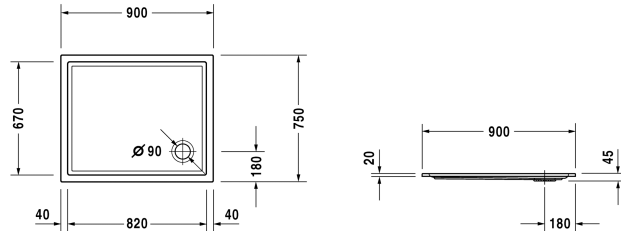

Starck tubs & showers Shower tray # 720117000000000 /
720117000000001

|< 900 mm >|

Shower tray	Dimension	Weight	Order number
rectangle, 45 mm			
Colors			
00 White Alpin			
Variant			
Shower tray	900 x 750 mm	13.500 kilogram	720117000000000
Shower tray with Antislip	900 x 750 mm	13.500 kilogram	720117000000001
Accessory for shower trays			
Noise reduction set for acrylic shower trays Contents: noise reduction shower tray anchors, noise protection shower tray feet, bitumen pads, rubber profile # 790104			791369
Support for shower tray for # 720117			791480
Outlet drain vertical outlet			790269
Outlet drain horizontal outlet			790263
Rubber profile for noise reduction, length: 3300 mm			790104
Bathtub anchors for mounting and support of bathtubs and shower trays, 3 pieces			790103
Support frame for shower trays with length ≤ 1000 mm, height-adjustable from 100 - 185 mm			790102
Support frame for shower trays with length ≤ 1000 mm, height-adjustable from 85 - 105 mm			790101
Support frame with length > 1000 mm			790100

All drawings contain the necessary measurements which are subject to standard tolerances. They are stated in mm and are non-binding. Exact measurements, in particular for customised installation scenarios, can only be taken from the finished ceramic piece.