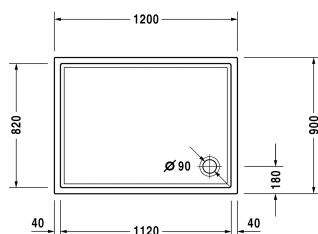

Starck tubs & showers Shower tray # 720122000000000 / 720122000000001

|< 1200 mm >|

Shower tray	Dimension	Weight	Order number
rectangle, 55 mm			
Colors			
00 White Alpin			
Variant			
Shower tray	1200 x 900 mm	22.300 kilogram	720122000000000
Shower tray with Antislip	1200 x 900 mm	22.300 kilogram	720122000000001
Accessory for shower trays			
Noise reduction set for acrylic shower trays Contents: noise reduction shower tray anchors, noise protection shower tray feet, bitumen pads, rubber profile # 790104			791369
Support for shower tray for # 720122			791485
Outlet drain vertical outlet			790269
Outlet drain horizontal outlet			790263
Rubber profile for noise reduction, length: 3300 mm			790104
Bathtub anchors for mounting and support of bathtubs and shower trays, 3 pieces			790103
Support frame with length > 1000 mm			790100

All drawings contain the necessary measurements which are subject to standard tolerances. They are stated in mm and are non-binding. Exact measurements, in particular for customised installation scenarios, can only be taken from the finished ceramic piece.