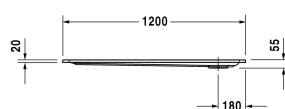

Starck tubs & showers Shower tray # 720122000000000 / 720122000000001

|< 1200 mm >|

Shower tray	Dimension	Weight	Order number
rectangle, 55 mm			
Colors			
00 White Alpin			
Variant			
Shower tray	1200 x 900 mm	22.300 kilogram	720122000000000
Shower tray with Antislip	1200 x 900 mm	22.300 kilogram	720122000000001
Accessory for shower trays			
Noise reduction set for acrylic shower trays Contents: noise reduction shower tray anchors, noise protection shower tray feet, bitumen pads, rubber profile # 790104			791369
Support for shower tray for # 720122			791485
Outlet drain vertical outlet			790269
Outlet drain horizontal outlet			790263
Rubber profile for noise reduction, length: 3300 mm			790104
Bathtub anchors for mounting and support of bathtubs and shower trays, 3 pieces			790103
Support frame with length > 1000 mm			790100

All drawings contain the necessary measurements which are subject to standard tolerances. They are stated in mm and are non-binding. Exact measurements, in particular for customised installation scenarios, can only be taken from the finished ceramic piece.