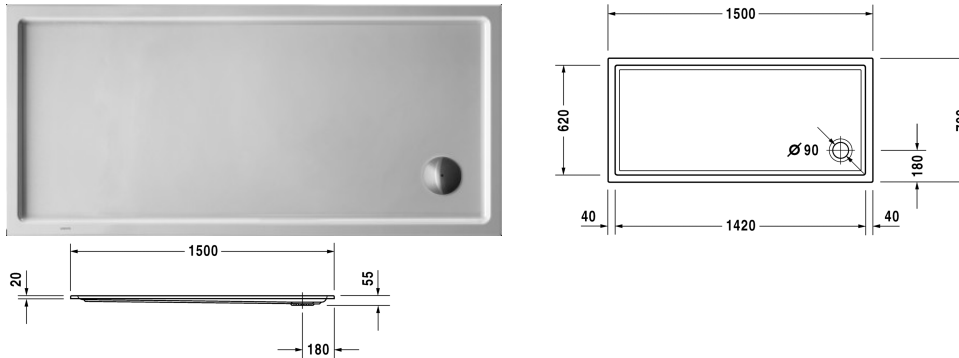

Starck tubs & showers Shower tray # 720127000000000 / 720127000000001

|< 1500 mm >|

Shower tray	Dimension	Weight	Order number
rectangle, 55 mm			
<b>Colors</b>			
00 White Alpin			
<b>Variant</b>			
Shower tray	1500 x 700 mm	24.000 kilogram	720127000000000
Shower tray with Antislip	1500 x 700 mm	24.000 kilogram	720127000000001
<b>Accessory for shower trays</b>			
Noise reduction set for acrylic shower trays Contents: noise reduction shower tray anchors, noise protection shower tray feet, bitumen pads, rubber profile # 790104			791369
Support for shower tray for # 720127			791490
Outlet drain vertical outlet			790269
Outlet drain horizontal outlet			790263
Rubber profile for noise reduction, length: 3300 mm			790104
Bathtub anchors for mounting and support of bathtubs and shower trays, 3 pieces			790103
Support frame with length > 1500 mm			790105

All drawings contain the necessary measurements which are subject to standard tolerances. They are stated in mm and are non-binding. Exact measurements, in particular for customised installation scenarios, can only be taken from the finished ceramic piece.