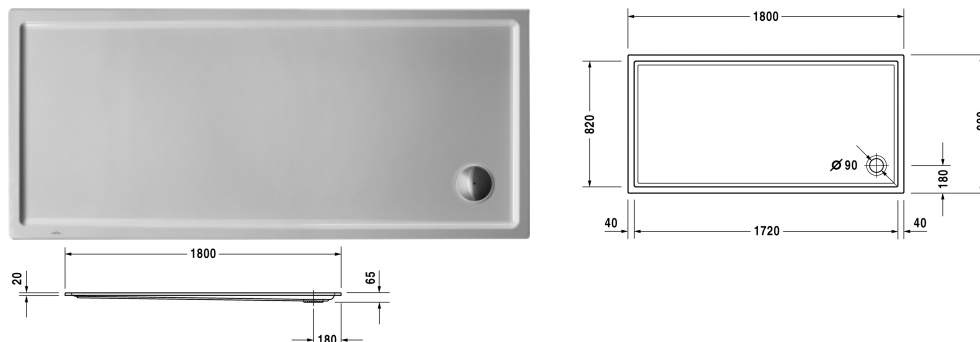

Starck tubs & showers Shower tray # 720134000000000 / 720134000000001

|< 1800 mm >|

Shower tray	Dimension	Weight	Order number
rectangle, 65 mm			
Colors			
00 White Alpin			
Variant			
Shower tray	1800 x 900 mm	37.000 kilogram	720134000000000
Shower tray with Antislip	1800 x 900 mm	37.000 kilogram	720134000000001
Accessory for shower trays			
Noise reduction set for acrylic shower trays Contents: noise reduction shower tray anchors, noise protection shower tray feet, bitumen pads, rubber profile # 790104			791369
Support for shower tray for # 720134			791497
Outlet drain vertical outlet			790269
Outlet drain horizontal outlet			790263
Rubber profile for noise reduction, length: 3300 mm			790104
Bathtub anchors for mounting and support of bathtubs and shower trays, 3 pieces			790103
Support frame with length > 1500 mm			790105

All drawings contain the necessary measurements which are subject to standard tolerances. They are stated in mm and are non-binding. Exact measurements, in particular for customised installation scenarios, can only be taken from the finished ceramic piece.