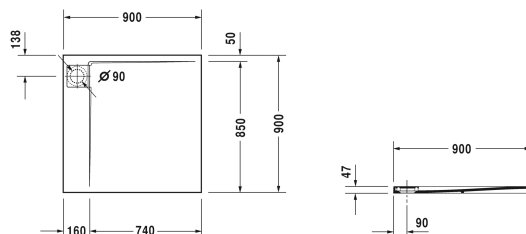

P3 Comforts Shower tray # 720153000000000

|< 900 mm >|

Shower tray	Dimension	Weight	Order number
corner left, square, DuraSolid A			
Colors			
00 White Alpin			
Variant			
	900 x 900 mm	21.000 kilogram	720153000000000
Accessory for shower trays			
Waterproofing set for flush fitted installation			792803
Support for shower tray for # 720145 - 720150 and # 720166 Stonetto, # 720151 - 720162 and # 720172 - 720173 P3 Comforts shower trays			792407
Outlet drain vertical outlet			790269
Outlet drain horizontal outlet			790263
Outlet drain horizontal outlet, for installation with support frame or support, *			791243
Rubber profile for noise reduction, length: 3300 mm			790104
Shower tray feet suitable for increased installation height			790173
Support frame for shower tray 900 x 900 mm			790168
Stool white matt			791877

All drawings contain the necessary measurements which are subject to standard tolerances. They are stated in mm and are non-binding. Exact measurements, in particular for customised installation scenarios, can only be taken from the finished ceramic piece.