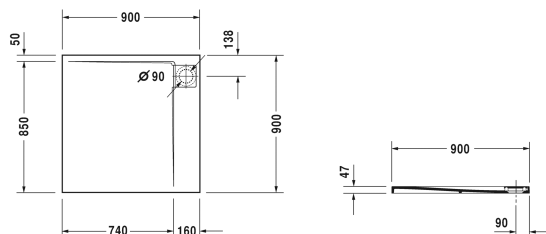

P3 Comforts Shower tray # 720154000000000

|< 900 mm >|

Shower tray	Dimension	Weight	Order number
corner right, square, DuraSolid A			
Colors			
00 White Alpin			
Variant			
	900 x 900 mm	21.000 kilogram	720154000000000
Accessory for shower trays			
Waterproofing set for flush fitted installation			792803
Support for shower tray for # 720145 - 720150 and # 720166 Stonetto, # 720151 - 720162 and # 720172 - 720173 P3 Comforts shower trays			792407
Outlet drain vertical outlet			790269
Outlet drain horizontal outlet			790263
Outlet drain horizontal outlet, for installation with support frame or support, *			791243
Rubber profile for noise reduction, length: 3300 mm			790104
Shower tray feet suitable for increased installation height			790173
Support frame for shower tray 900 x 900 mm			790168
Stool white matt			791877

All drawings contain the necessary measurements which are subject to standard tolerances. They are stated in mm and are non-binding. Exact measurements, in particular for customised installation scenarios, can only be taken from the finished ceramic piece.