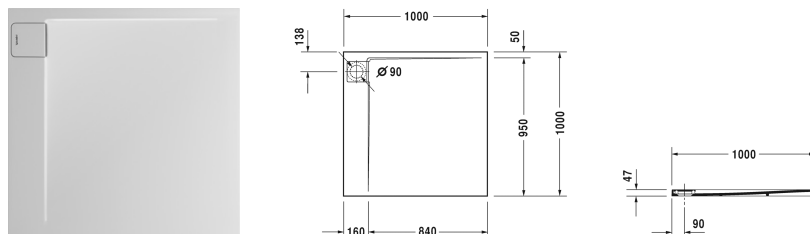

P3 Comforts Shower tray # 720174000000000

|< 1000 mm >|

Shower tray	Dimension	Weight	Order number
corner left, square, DuraSolid A			
Colors			
00 White Alpin			
Variant			
	1000 x 1000 mm	26.000 kilogram	720174000000000
Accessory for shower trays			
Waterproofing set for flush fitted installation			792803
Support for shower tray for # 720167 - 720168 and # 720170 - 720171 Stonetto, # 720174 - 720177 and # 720180 - 720183 P3 Comforts shower trays			792411
Outlet drain vertical outlet			790269
Outlet drain horizontal outlet			790263
Outlet drain horizontal outlet, for installation with support frame or support, *			791243
Rubber profile for noise reduction, length: 3300 mm			790104
Shower tray feet suitable for increased installation height			790173
Support frame for shower tray 1000 x 1000 mm			790177
Stool white matt			791877

All drawings contain the necessary measurements which are subject to standard tolerances. They are stated in mm and are non-binding. Exact measurements, in particular for customised installation scenarios, can only be taken from the finished ceramic piece.