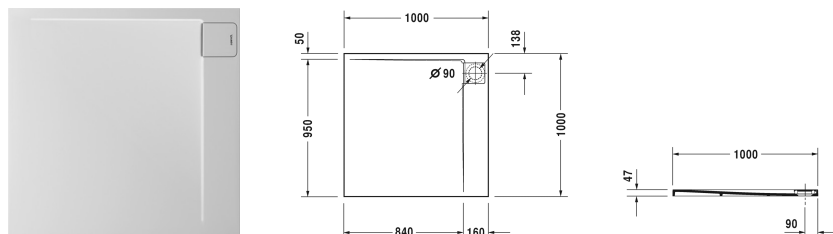

P3 Comforts Shower tray # 720175000000000

|< 1000 mm >|

Shower tray	Dimension	Weight	Order number
corner right, square, DuraSolid A			
Colors			
00 White Alpin			
Variant			
	1000 x 1000 mm	26.000 kilogram	720175000000000
Accessory for shower trays			
Waterproofing set for flush fitted installation			792803
Support for shower tray for # 720167 - 720168 and # 720170 - 720171 Stonetto, # 720174 - 720177 and # 720180 - 720183 P3 Comforts shower trays			792411
Outlet drain vertical outlet			790269
Outlet drain horizontal outlet			790263
Outlet drain horizontal outlet, for installation with support frame or support, *			791243
Rubber profile for noise reduction, length: 3300 mm			790104
Shower tray feet suitable for increased installation height			790173
Support frame for shower tray 1000 x 1000 mm			790177
Stool white matt			791877

All drawings contain the necessary measurements which are subject to standard tolerances. They are stated in mm and are non-binding. Exact measurements, in particular for customised installation scenarios, can only be taken from the finished ceramic piece.