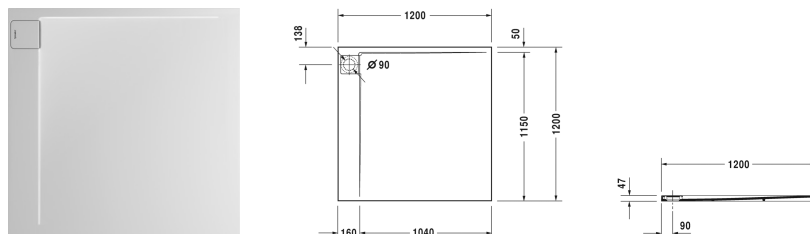

P3 Comforts Shower tray # 720178000000000

|< 1200 mm >|

Shower tray	Dimension	Weight	Order number
corner left, square, DuraSolid A			
Colors			
00 White Alpin			
Variant			
	1200 x 1200 mm	38.000 kilogram	720178000000000
Accessory for shower trays			
Waterproofing set for flush fitted installation			792803
Support for shower tray for # 720169 Stonetto, # 720178 - 720179 P3 Comforts shower trays			792412
Outlet drain vertical outlet			790269
Outlet drain horizontal outlet			790263
Outlet drain horizontal outlet, for installation with support frame or support, *			791243
Rubber profile for noise reduction, length: 3300 mm			790104
Shower tray feet suitable for increased installation height			790173
Support frame for shower tray 1200 x 1200 mm			790179
Stool white matt			791877

All drawings contain the necessary measurements which are subject to standard tolerances. They are stated in mm and are non-binding. Exact measurements, in particular for customised installation scenarios, can only be taken from the finished ceramic piece.