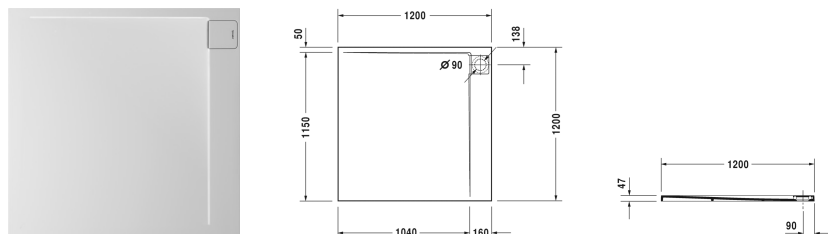

**P3 Comforts Shower tray # 720179000000000**

| < 1200 mm > |

Shower tray	Dimension	Weight	Order number
corner right, square, DuraSolid A			
<b>Colors</b>			
00 White Alpin			
<b>Variant</b>			
	1200 x 1200 mm	38.000 kilogram	720179000000000
<b>Accessory for shower trays</b>			
Waterproofing set for flush fitted installation			792803
Support for shower tray for # 720169 Stonetto, # 720178 - 720179 P3 Comforts shower trays			792412
Outlet drain vertical outlet			790269
Outlet drain horizontal outlet			790263
Outlet drain horizontal outlet, for installation with support frame or support, *			791243
Rubber profile for noise reduction, length: 3300 mm			790104
Shower tray feet suitable for increased installation height			790173
Support frame for shower tray 1200 x 1200 mm			790179
Stool white matt			791877

*All drawings contain the necessary measurements which are subject to standard tolerances. They are stated in mm and are non-binding. Exact measurements, in particular for customised installation scenarios, can only be taken from the finished ceramic piece.*