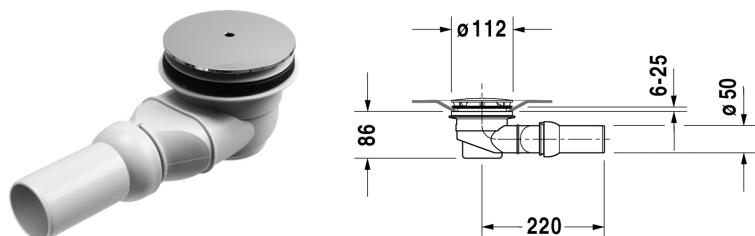

## Accessories Outlet drain # 790263

Outlet drain	Dimension	Weight	Order number
horizontal outlet, chrome, Drain flow rate: 0,7 l/s (according to DIN EN 274), outlet diameter 90 mm			
<b>Colors</b>			
<b>Variant</b>			

*All drawings contain the necessary measurements which are subject to standard tolerances. They are stated in mm and are non-binding. Exact measurements, in particular for customised installation scenarios, can only be taken from the finished ceramic piece.*