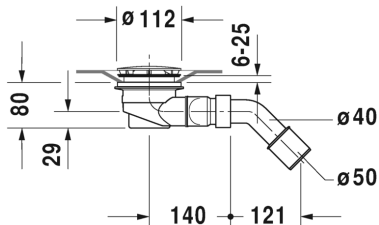

Accessories Outlet drain # 791260

Outlet drain	Dimension	Weight	Order number
for D-Code shower trays, chrome, Drain flow rate: 0,6 l/s (according to DIN EN 274), outlet diameter 90 mm			
Colors			
Variant			

All drawings contain the necessary measurements which are subject to standard tolerances. They are stated in mm and are non-binding. Exact measurements, in particular for customised installation scenarios, can only be taken from the finished ceramic piece.