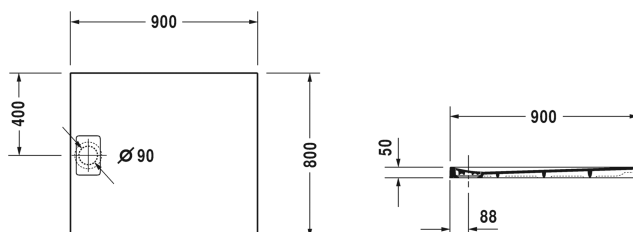

Stonetto Shower tray # 720145..0000000

| < 900 mm > |

Shower tray	Dimension	Weight	Order number
rectangle, DuraSolid Q, 50 mm			
Colors			
38 White 48 Sand 68 Anthracite Matt			
Variant			
Shower tray	900 x 800 mm	24.000 kilogram	720145..0000000
Accessory for shower trays			
Waterproofing set for flush fitted installation			792803
Support for shower tray for # 720145 - 720150 and # 720166 Stonetto, # 720151 - 720162 and # 720172 - 720173 P3 Comforts shower trays			792407
Outlet drain vertical outlet			790269
Outlet drain horizontal outlet			790263
Outlet drain horizontal outlet, for installation with support frame or support, *			791243
Rubber profile for noise reduction, length: 3300 mm			790104
Shower tray feet suitable for increased installation height			790173
Support frame for shower tray 900 x 800 mm			790167

All drawings contain the necessary measurements which are subject to standard tolerances. They are stated in mm and are non-binding. Exact measurements, in particular for customised installation scenarios, can only be taken from the finished ceramic piece.