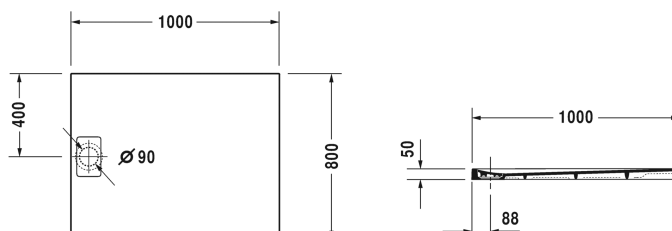

Stonetto Shower tray # 720147..0000000

|< 1000 mm >|

Shower tray	Dimension	Weight	Order number
rectangle, DuraSolid Q, 50 mm			
Colors			
38 White 48 Sand 68 Anthracite Matt			
Variant			
Shower tray	1000 x 800 mm	26.000 kilogram	720147..0000000
Accessory for shower trays			
Waterproofing set for flush fitted installation			792803
Support for shower tray for # 720145 - 720150 and # 720166 Stonetto, # 720151 - 720162 and # 720172 - 720173 P3 Comforts shower trays			792407
Outlet drain vertical outlet			790269
Outlet drain horizontal outlet			790263
Outlet drain horizontal outlet, for installation with support frame or support, *			791243
Rubber profile for noise reduction, length: 3300 mm			790104
Shower tray feet suitable for increased installation height			790173
Support frame for shower tray 1000 x 800 mm			790169

All drawings contain the necessary measurements which are subject to standard tolerances. They are stated in mm and are non-binding. Exact measurements, in particular for customised installation scenarios, can only be taken from the finished ceramic piece.