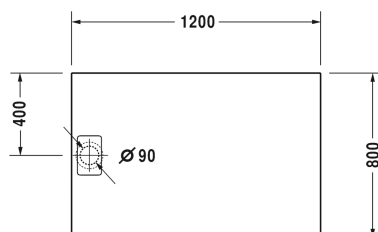

Stonetto Shower tray # 720148..0000000

| < 1200 mm > |

Shower tray	Dimension	Weight	Order number
rectangle, DuraSolid® Q, 50 mm			
Colors			
18 Concrete 38 White 48 Sand 68 Anthracite			
Variant			
Shower tray	1200 x 800 mm	31.000 kilogram	720148..0000000
Accessory for shower trays			
Noise reduction set for P3-Comforts/Stonetto/Tempano shower trays ***			791372
Waterproofing set for flush fitted installation			792803
Support for shower tray for # 720145 - 720150, # 720166 and # 720217 - 720218 Stonetto, # 720151 - 720162 and # 720172 - 720173 P3 Comforts shower trays			792407
Outlet drain vertical outlet, (white -00, chrome -10)			790269
Outlet drain horizontal outlet, (white -00, chrome -10)			790263
Outlet drain horizontal outlet, for installation with support frame or support, **			791243
Rubber profile for noise reduction, length: 3300 mm			790104
Shower tray feet suitable for increased installation height, *			790173
Support frame for shower tray 1200 x 800 mm			790170

All drawings contain the necessary measurements which are subject to standard tolerances. They are stated in mm and are non-binding. Exact measurements, in particular for customised installation scenarios, can only be taken from the finished ceramic piece.