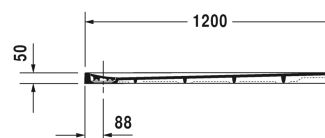

Stonetto Shower tray # 720148..0000000

| < 1200 mm > |

Shower tray	Dimension	Weight	Order number
rectangle, DuraSolid® Q, 50 mm			
Colors			
18 Concrete 38 White 48 Sand 68 Anthracite			
Variant			
Shower tray	1200 x 800 mm	31.000 kilogram	720148..0000000
Accessory for shower trays			
Noise reduction set for P3-Comforts/Stonetto/Tempano shower trays ***			791372
Waterproofing set for flush fitted installation			792803
Support for shower tray for # 720145 - 720150, # 720166 and # 720217 - 720218 Stonetto, # 720151 - 720162 and # 720172 - 720173 P3 Comforts shower trays			792407
Outlet drain vertical outlet, (white -00, chrome -10)			790269
Outlet drain horizontal outlet, (white -00, chrome -10)			790263
Outlet drain horizontal outlet, for installation with support frame or support, **			791243
Rubber profile for noise reduction, length: 3300 mm			790104
Shower tray feet suitable for increased installation height, *			790173
Support frame for shower tray 1200 x 800 mm			790170

All drawings contain the necessary measurements which are subject to standard tolerances. They are stated in mm and are non-binding. Exact measurements, in particular for customised installation scenarios, can only be taken from the finished ceramic piece.