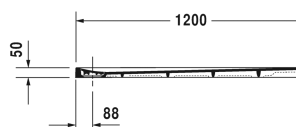

Stonetto Shower tray # 720149..0000000

| < 1200 mm > |

Shower tray	Dimension	Weight	Order number
rectangle, DuraSolid Q, 50 mm			
Colors			
38 White 48 Sand 68 Anthracite Matt			
Variant			
Shower tray	1200 x 900 mm	36.000 kilogram	720149..0000000
Accessory for shower trays			
Waterproofing set for flush fitted installation			792803
Support for shower tray for # 720145 - 720150 and # 720166 Stonetto, # 720151 - 720162 and # 720172 - 720173 P3 Comforts shower trays			792407
Outlet drain vertical outlet			790269
Outlet drain horizontal outlet			790263
Outlet drain horizontal outlet, for installation with support frame or support, *			791243
Rubber profile for noise reduction, length: 3300 mm			790104
Shower tray feet suitable for increased installation height			790173
Support frame for shower tray 1200 x 900 mm			790171

All drawings contain the necessary measurements which are subject to standard tolerances. They are stated in mm and are non-binding. Exact measurements, in particular for customised installation scenarios, can only be taken from the finished ceramic piece.