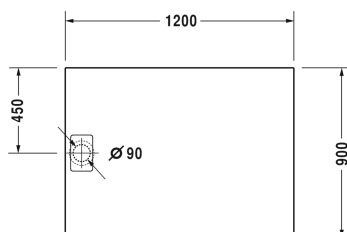

Stonetto Shower tray # 720149..0000000

| < 1200 mm > |

Shower tray	Dimension	Weight	Order number
rectangle, DuraSolid Q, 50 mm			
Colors			
38 White 48 Sand 68 Anthracite Matt			
Variant			
Shower tray	1200 x 900 mm	36.000 kilogram	720149..0000000
Accessory for shower trays			
Waterproofing set for flush fitted installation			792803
Support for shower tray for # 720145 - 720150 and # 720166 Stonetto, # 720151 - 720162 and # 720172 - 720173 P3 Comforts shower trays			792407
Outlet drain vertical outlet			790269
Outlet drain horizontal outlet			790263
Outlet drain horizontal outlet, for installation with support frame or support, *			791243
Rubber profile for noise reduction, length: 3300 mm			790104
Shower tray feet suitable for increased installation height			790173
Support frame for shower tray 1200 x 900 mm			790171

All drawings contain the necessary measurements which are subject to standard tolerances. They are stated in mm and are non-binding. Exact measurements, in particular for customised installation scenarios, can only be taken from the finished ceramic piece.