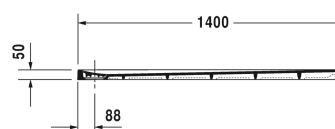

**Stonetto Shower tray # 720150..0000000**

|&lt; 1400 mm &gt;|

Shower tray	Dimension	Weight	Order number
rectangle, DuraSolid Q, 50 mm			
<b>Colors</b>			
38 White 48 Sand 68 Anthracite Matt			
<b>Variant</b>			
Shower tray	1400 x 900 mm	37.000 kilogram	720150..0000000
<b>Accessory for shower trays</b>			
Waterproofing set for flush fitted installation			792803
Support for shower tray for # 720145 - 720150 and # 720166 Stonetto, # 720151 - 720162 and # 720172 - 720173 P3 Comforts shower trays			792407
Outlet drain vertical outlet			790269
Outlet drain horizontal outlet			790263
Outlet drain horizontal outlet, for installation with support frame or support, *			791243
Rubber profile for noise reduction, length: 3300 mm			790104
Shower tray feet suitable for increased installation height			790173
Support frame for shower tray 1400 x 900 mm			790172

All drawings contain the necessary measurements which are subject to standard tolerances. They are stated in mm and are non-binding. Exact measurements, in particular for customised installation scenarios, can only be taken from the finished ceramic piece.