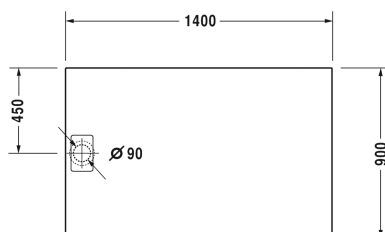

**Stonetto Shower tray # 720150..0000000**

|&lt; 1400 mm &gt;|

Shower tray	Dimension	Weight	Order number
rectangle, DuraSolid Q, 50 mm			
<b>Colors</b>			
38 White 48 Sand 68 Anthracite Matt			
<b>Variant</b>			
Shower tray	1400 x 900 mm	37.000 kilogram	720150..0000000
<b>Accessory for shower trays</b>			
Waterproofing set for flush fitted installation			792803
Support for shower tray for # 720145 - 720150 and # 720166 Stonetto, # 720151 - 720162 and # 720172 - 720173 P3 Comforts shower trays			792407
Outlet drain vertical outlet			790269
Outlet drain horizontal outlet			790263
Outlet drain horizontal outlet, for installation with support frame or support, *			791243
Rubber profile for noise reduction, length: 3300 mm			790104
Shower tray feet suitable for increased installation height			790173
Support frame for shower tray 1400 x 900 mm			790172

All drawings contain the necessary measurements which are subject to standard tolerances. They are stated in mm and are non-binding. Exact measurements, in particular for customised installation scenarios, can only be taken from the finished ceramic piece.