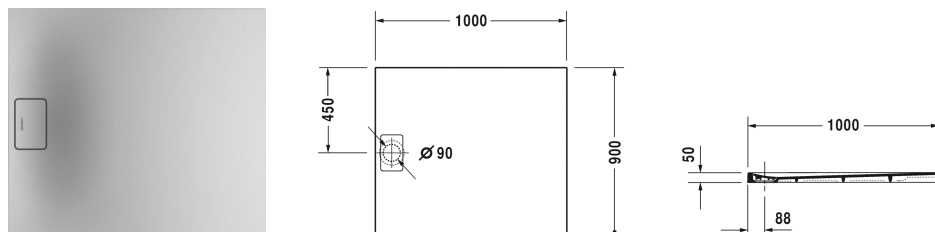

**Stonetto Shower tray # 720166..0000000**

|&lt; 1000 mm &gt;|

Shower tray	Dimension	Weight	Order number
rectangle, DuraSolid® Q, 50 mm			
<b>Colors</b>			
18 Concrete 38 White 48 Sand 68 Anthracite			
<b>Variant</b>			
Shower tray	1000 x 900 mm	29.000 kilogram	720166..0000000
<b>Accessory for shower trays</b>			
Noise reduction set for P3-Comforts/Stonetto/Tempano shower trays ***			791372
Waterproofing set for flush fitted installation			792803
Support for shower tray for # 720145 - 720150, # 720166 and # 720217 - 720218 Stonetto, # 720151 - 720162 and # 720172 - 720173 P3 Comforts shower trays			792407
Outlet drain vertical outlet, (white -00, chrome -10)			790269
Outlet drain horizontal outlet, (white -00, chrome -10)			790263
Outlet drain horizontal outlet, for installation with support frame or support, **			791243
Rubber profile for noise reduction, length: 3300 mm			790104
Shower tray feet suitable for increased installation height, *			790173
Support frame for shower tray 1000 x 900 mm			790176

All drawings contain the necessary measurements which are subject to standard tolerances. They are stated in mm and are non-binding. Exact measurements, in particular for customised installation scenarios, can only be taken from the finished ceramic piece.