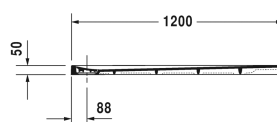

Stonetto Shower tray # 720168..0000000

|< 1200 mm >|

Shower tray	Dimension	Weight	Order number
rectangle, DuraSolid Q, 50 mm			
Colors			
38 White 48 Sand 68 Anthracite Matt			
Variant			
Shower tray	1200 x 1000 mm	37.000 kilogram	720168..0000000
Accessory for shower trays			
Waterproofing set for flush fitted installation			792803
Support for shower tray for # 720167 - 720168 and # 720170 - 720171 Stonetto, # 720174 - 720177 and # 720180 - 720183 P3 Comforts shower trays			792411
Outlet drain vertical outlet			790269
Outlet drain horizontal outlet			790263
Outlet drain horizontal outlet, for installation with support frame or support, *			791243
Rubber profile for noise reduction, length: 3300 mm			790104
Shower tray feet suitable for increased installation height			790173
Support frame for shower tray 1200 x 1000 mm			790178

All drawings contain the necessary measurements which are subject to standard tolerances. They are stated in mm and are non-binding. Exact measurements, in particular for customised installation scenarios, can only be taken from the finished ceramic piece.