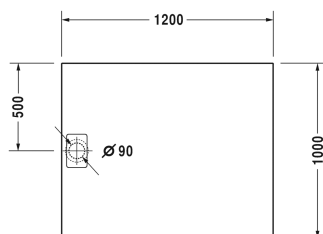

Stonetto Shower tray # 720168..0000000

|< 1200 mm >|

Shower tray	Dimension	Weight	Order number
rectangle, DuraSolid Q, 50 mm			
Colors			
38 White 48 Sand 68 Anthracite Matt			
Variant			
Shower tray	1200 x 1000 mm	37.000 kilogram	720168..0000000
Accessory for shower trays			
Waterproofing set for flush fitted installation			792803
Support for shower tray for # 720167 - 720168 and # 720170 - 720171 Stonetto, # 720174 - 720177 and # 720180 - 720183 P3 Comforts shower trays			792411
Outlet drain vertical outlet			790269
Outlet drain horizontal outlet			790263
Outlet drain horizontal outlet, for installation with support frame or support, *			791243
Rubber profile for noise reduction, length: 3300 mm			790104
Shower tray feet suitable for increased installation height			790173
Support frame for shower tray 1200 x 1000 mm			790178

All drawings contain the necessary measurements which are subject to standard tolerances. They are stated in mm and are non-binding. Exact measurements, in particular for customised installation scenarios, can only be taken from the finished ceramic piece.