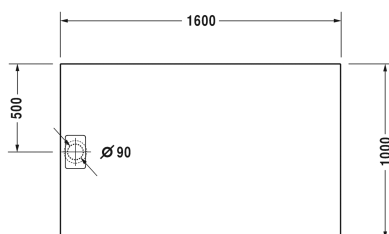

Stonetto Shower tray # 720171..0000000

|< 1600 mm >|

Shower tray	Dimension	Weight	Order number
rectangle, DuraSolid Q, 50 mm			
Colors			
38 White 48 Sand 68 Anthracite Matt			
Variant			
Shower tray	1600 x 1000 mm	52.000 kilogram	720171..0000000
Accessory for shower trays			
Waterproofing set for flush fitted installation			792803
Support for shower tray for # 720167 - 720168 and # 720170 - 720171 Stonetto, # 720174 - 720177 and # 720180 - 720183 P3 Comforts shower trays			792411
Outlet drain vertical outlet			790269
Outlet drain horizontal outlet			790263
Outlet drain horizontal outlet, for installation with support frame or support, *			791243
Rubber profile for noise reduction, length: 3300 mm			790104
Shower tray feet suitable for increased installation height			790173
Support frame for shower tray 1600 x 1000 mm			790181

All drawings contain the necessary measurements which are subject to standard tolerances. They are stated in mm and are non-binding. Exact measurements, in particular for customised installation scenarios, can only be taken from the finished ceramic piece.