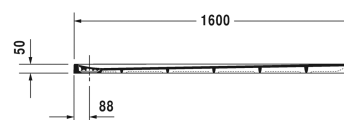

Stonetto Shower tray # 720171..0000000

|< 1600 mm >|

Shower tray	Dimension	Weight	Order number
rectangle, DuraSolid Q, 50 mm			
Colors			
38 White 48 Sand 68 Anthracite Matt			
Variant			
Shower tray	1600 x 1000 mm	52.000 kilogram	720171..0000000
Accessory for shower trays			
Waterproofing set for flush fitted installation			792803
Support for shower tray for # 720167 - 720168 and # 720170 - 720171 Stonetto, # 720174 - 720177 and # 720180 - 720183 P3 Comforts shower trays			792411
Outlet drain vertical outlet			790269
Outlet drain horizontal outlet			790263
Outlet drain horizontal outlet, for installation with support frame or support, *			791243
Rubber profile for noise reduction, length: 3300 mm			790104
Shower tray feet suitable for increased installation height			790173
Support frame for shower tray 1600 x 1000 mm			790181

All drawings contain the necessary measurements which are subject to standard tolerances. They are stated in mm and are non-binding. Exact measurements, in particular for customised installation scenarios, can only be taken from the finished ceramic piece.