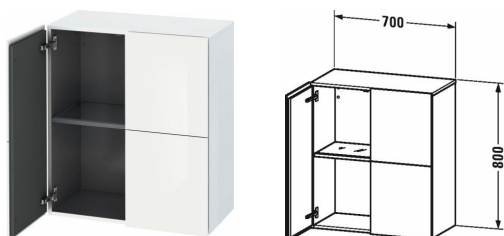

L-Cube Semi-tall cabinet # LC1177

| < 700 mm > |

Semi-tall cabinet	Dimension	Weight	Order number
2 doors, 1 glass shelf with aluminium bracket			
Colors			
M03 Jade High Gloss Lacquer M07 Concrete Grey Matt Decor M09 Light Blue Matt Decor M10 Apricot Pearl High Gloss Lacquer M11 Cashmere Oak M12 Brushed Oak Real wood veneer M13 American Walnut Real wood veneer M14 Terra Decor M18 White Matt Decor M20 Apricot Pearl Satin Matt Lacquer M21 Walnut Dark Decor M22 White High Gloss Decor M27 White Lilac High Gloss Lacquer M31 Pine Silver Decor M38 Dolomiti Grey High Gloss Lacquer M40 Black High Gloss Lacquer M43 Basalt Matt Decor M47 Stone Blue High Gloss Lacquer M49 Graphite Matt Decor M51 Pine Terra Decor M52 European Oak Decor M53 Chestnut Dark Decor M61 Olive Brown High Gloss Lacquer M69 Brushed Walnut Real wood veneer M71 Mediterranean Oak Real wood veneer M72 Brushed Dark Oak Real wood veneer M73 Ticino Cherry Tree Decor M75 Linen Decor M79 Natural Walnut Decor M85 White High Gloss Lacquer M86 Cappuccino High Gloss Lacquer M87 White Lilac Satin Matt Lacquer M89 Flannel Grey High Gloss Lacquer M90 Flannel Grey Satin Matt Lacquer M91 Taupe Matt Decor			
Variant			
	700 x 363 mm		LC1177
Infobox			
Please keep 50 mm space to the wall, In case of extension to furniture a space of 50 mm is necessary			