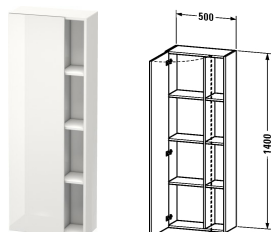

DuraStyle Tall cabinet # DS1238 L/R

|< 500 mm >|

Tall cabinet	Dimension	Weight	Order number
1 door, 3 shelves			
Colors			
M14 Terra Decor M18 White Matt Decor M22 White High Gloss Decor M31 Pine Silver Decor M43 Balsat Matt Decor M49 Graphite Matt Decor M51 Pine Terra Decor M52 European Oak Decor M53 Chestnut Dark Decor M73 Ticino Cherry Tree Decor M79 Natural Walnut Decor M91 Taupe Matt Decor			
Variant			
	500 x 240 mm		DS1238 L/R
Infobox			
Furniture available Bi-Colour. Body limited to 18-White Matt or 43- Basalt Matt. Front available in all colour options., Please keep 20 mm space to the wall, In case of extension to furniture a space of 20 mm is necessary, Please specify when ordering: - Hinges left (L) / right (R), - Front colour, - Body colour			

All drawings contain the necessary measurements which are subject to standard tolerances. They are stated in mm and are non-binding. Exact measurements, in particular for customised installation scenarios, can only be taken from the finished ceramic piece.