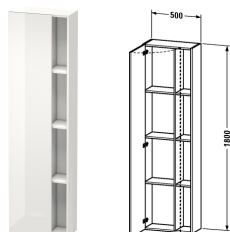

DuraStyle Tall cabinet # DS1248 L/R

|< 500 mm >|

Tall cabinet	Dimension	Weight	Order number
1 door, 3 shelves			
Colors			
M14 Terra Decor M18 White Matt Decor M22 White High Gloss Decor M31 Pine Silver Decor M43 Balsat Matt Decor M49 Graphite Matt Decor M51 Pine Terra Decor M52 European Oak Decor M53 Chestnut Dark Decor M73 Ticino Cherry Tree Decor M79 Natural Walnut Decor M91 Taupe Matt Decor			
Variant			
	500 x 240 mm		DS1248 L/R
Infobox			
Furniture available Bi-Colour. Body limited to 18-White Matt or 43- Basalt Matt. Front available in all colour options., Please keep 20 mm space to the wall, In case of extension to furniture a space of 20 mm is necessary, Please specify when ordering: - Hinges left (L) / right (R), - Front colour, - Body colour			