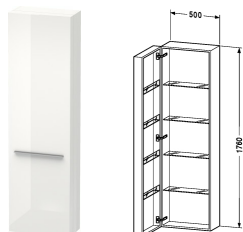

Fogo Tall cabinet # F09546 L/R

| < 500 mm > |

Tall cabinet	Dimension	Weight	Order number
4 glass shelves, 4 glass shelves with lip in door, width 630 mm (opened)			
Colors			
M03 Jade High Gloss Lacquer M10 Apricot Pearl High Gloss Lacquer M11 Cashmere Oak M12 Brushed Oak Real wood veneer M13 American Walnut Real wood veneer M14 Terra Decor M18 White Matt Decor M20 Apricot Pearl Satin Matt Lacquer M22 White High Gloss Decor M27 White Lilac High Gloss Lacquer M31 Pine Silver Decor M38 Dolomiti Grey High Gloss Lacquer M40 Black High Gloss Lacquer M43 Balsat Matt Decor M47 Stone Blue High Gloss Lacquer M49 Graphite Matt Decor M51 Pine Terra Decor M52 European Oak Decor M53 Chestnut Dark Decor M61 Olive Brown High Gloss Lacquer M69 Brushed Walnut Real wood veneer M71 Mediterranean Oak Real wood veneer M72 Brushed Dark Oak Real wood veneer M73 Ticino Cherry Tree Decor M79 Natural Walnut Decor M85 White High Gloss Lacquer M86 Cappuccino High Gloss Lacquer M87 White Lilac Satin Matt Lacquer M89 Flannel Grey High Gloss Lacquer M90 Flannel Grey Satin Matt Lacquer M91 Taupe Matt Decor			
Variant			
	500 x 250 mm		F09546 L/R
Infobox			
Please keep 50 mm space to the wall, In case of extension to furniture a space of 50 mm is necessary, Please specify when ordering:, - Hinges left (L) / right (R)			

All drawings contain the necessary measurements which are subject to standard tolerances. They are stated in mm and are non-binding. Exact measurements, in particular for customised installation scenarios, can only be taken from the finished ceramic piece.